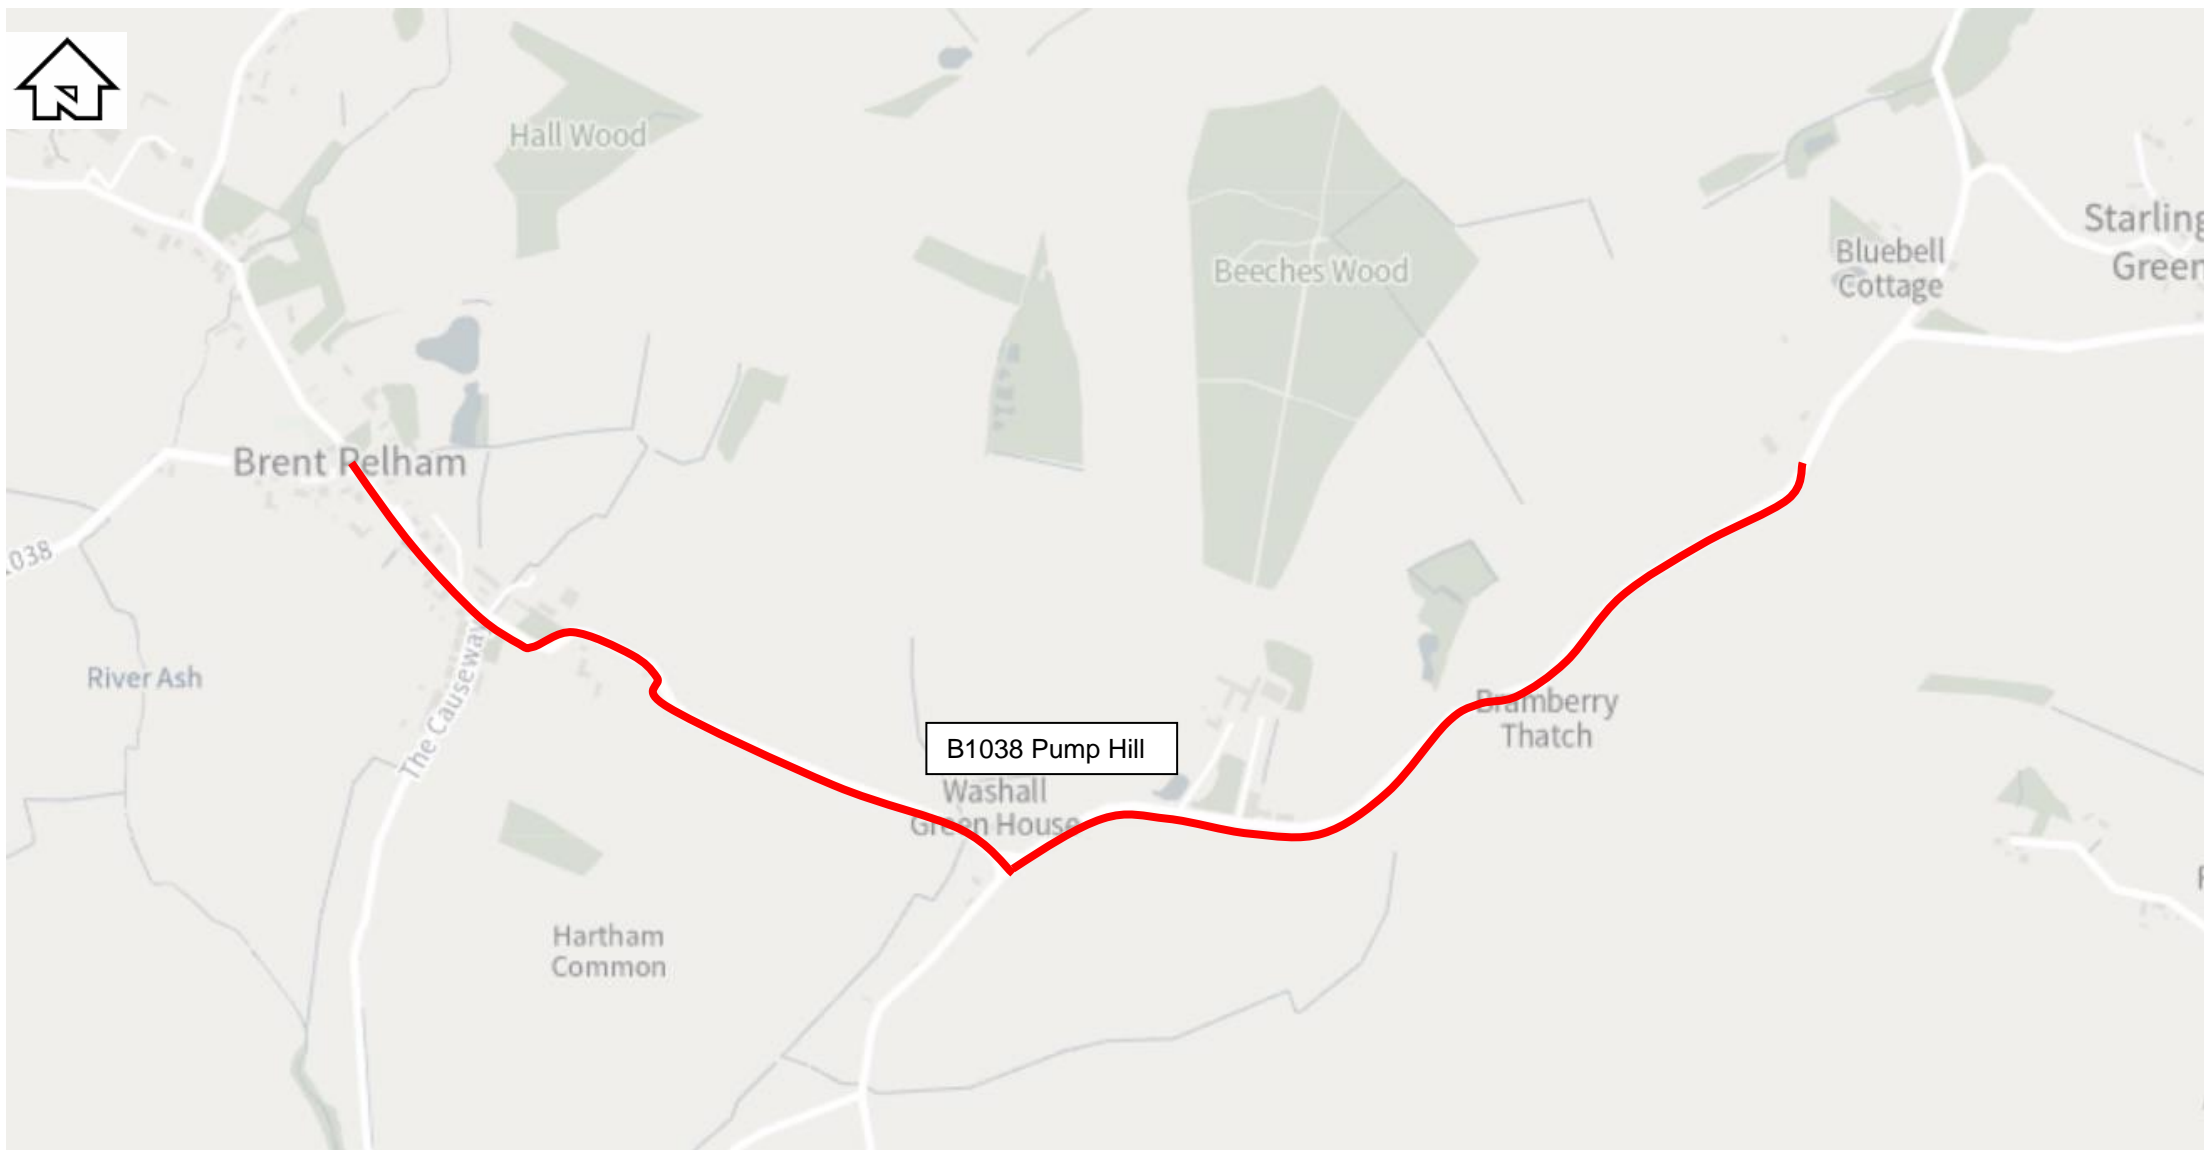

© Crown copyright and database rights 2023 Ordnance Survey 100019606
You are not permitted to copy, sub-licence, distribute or sell any of this data to third parties in any form. (This restriction may not apply to HCC and its licensed contractors, agents & partners.)

Road Closure
& Waiting Restrictions

TEMPORARY TRAFFIC REGULATION ORDER

Ride London