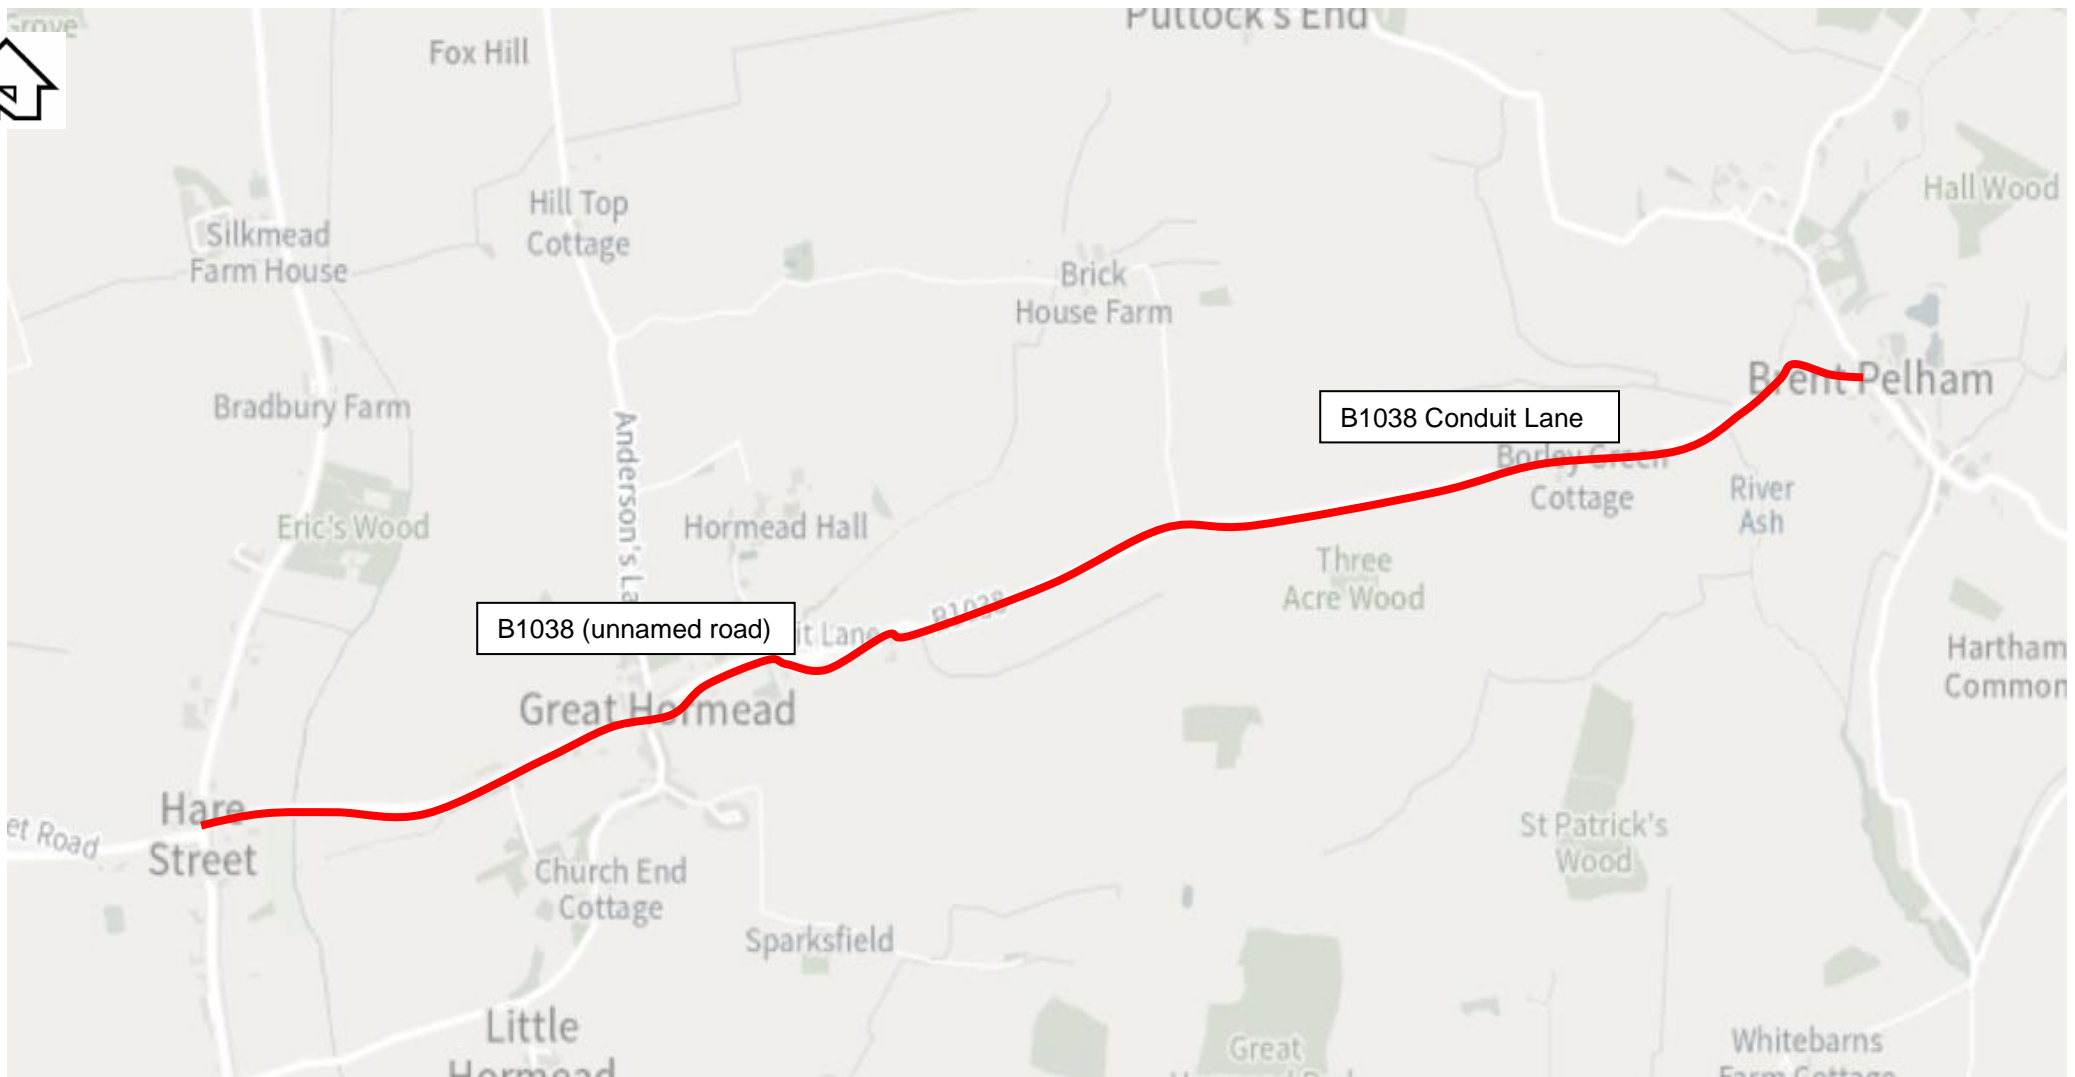

© Crown copyright and database rights 2023 Ordnance Survey 100019606
You are not permitted to copy, sub-licence, distribute or sell any of this data to third parties in any form. (This restriction may not apply to HCC and its licensed contractors, agents & partners.)

Road Closure & Waiting Restrictions

TEMPORARY TRAFFIC REGULATION ORDER

Ride London