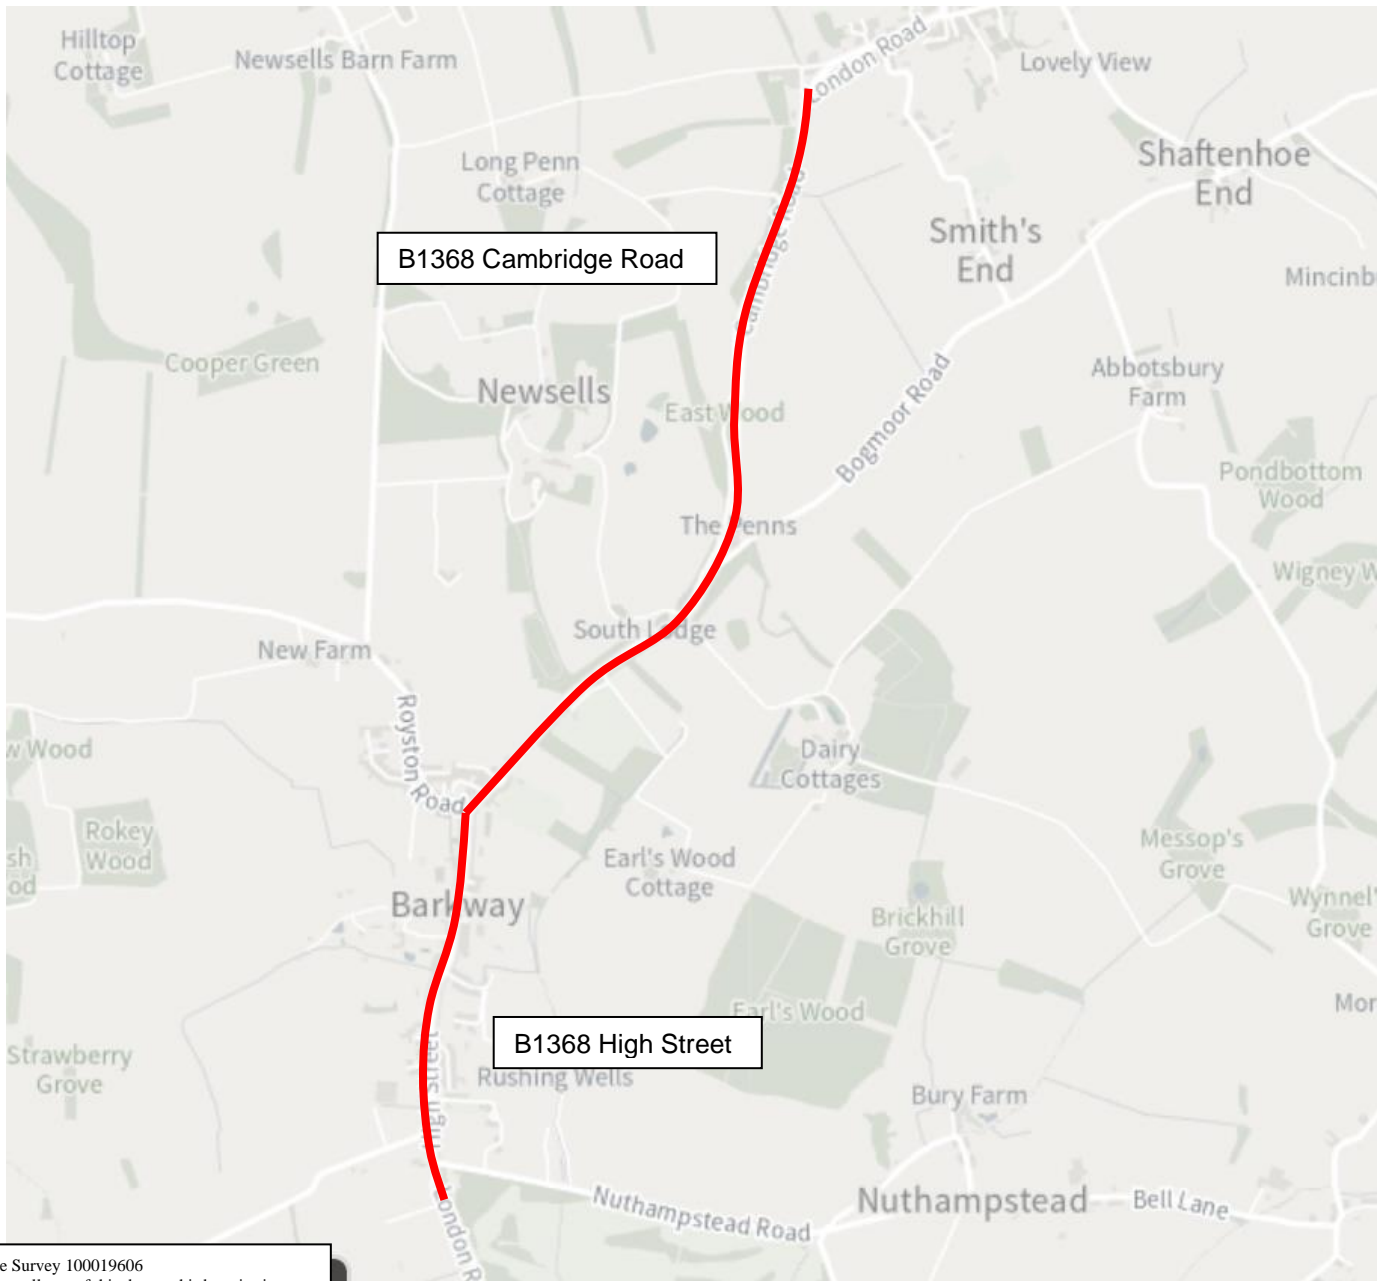

 Road Closure
& Waiting Restrictions

TEMPORARY TRAFFIC REGULATION ORDER

Ride London

© Crown copyright and database rights 2023 Ordnance Survey 100019606
 You are not permitted to copy, sub-licence, distribute or sell any of this data to third parties in any form. (This restriction may not apply to HCC and its licensed contractors, agents & partners.)

Road Closure
& Waiting Restrictions

TEMPORARY TRAFFIC REGULATION ORDER

Ride London

A505

A602 Hitchin Road

A1072 Gunnells Wood Road

A505 Royston Bypass

A505