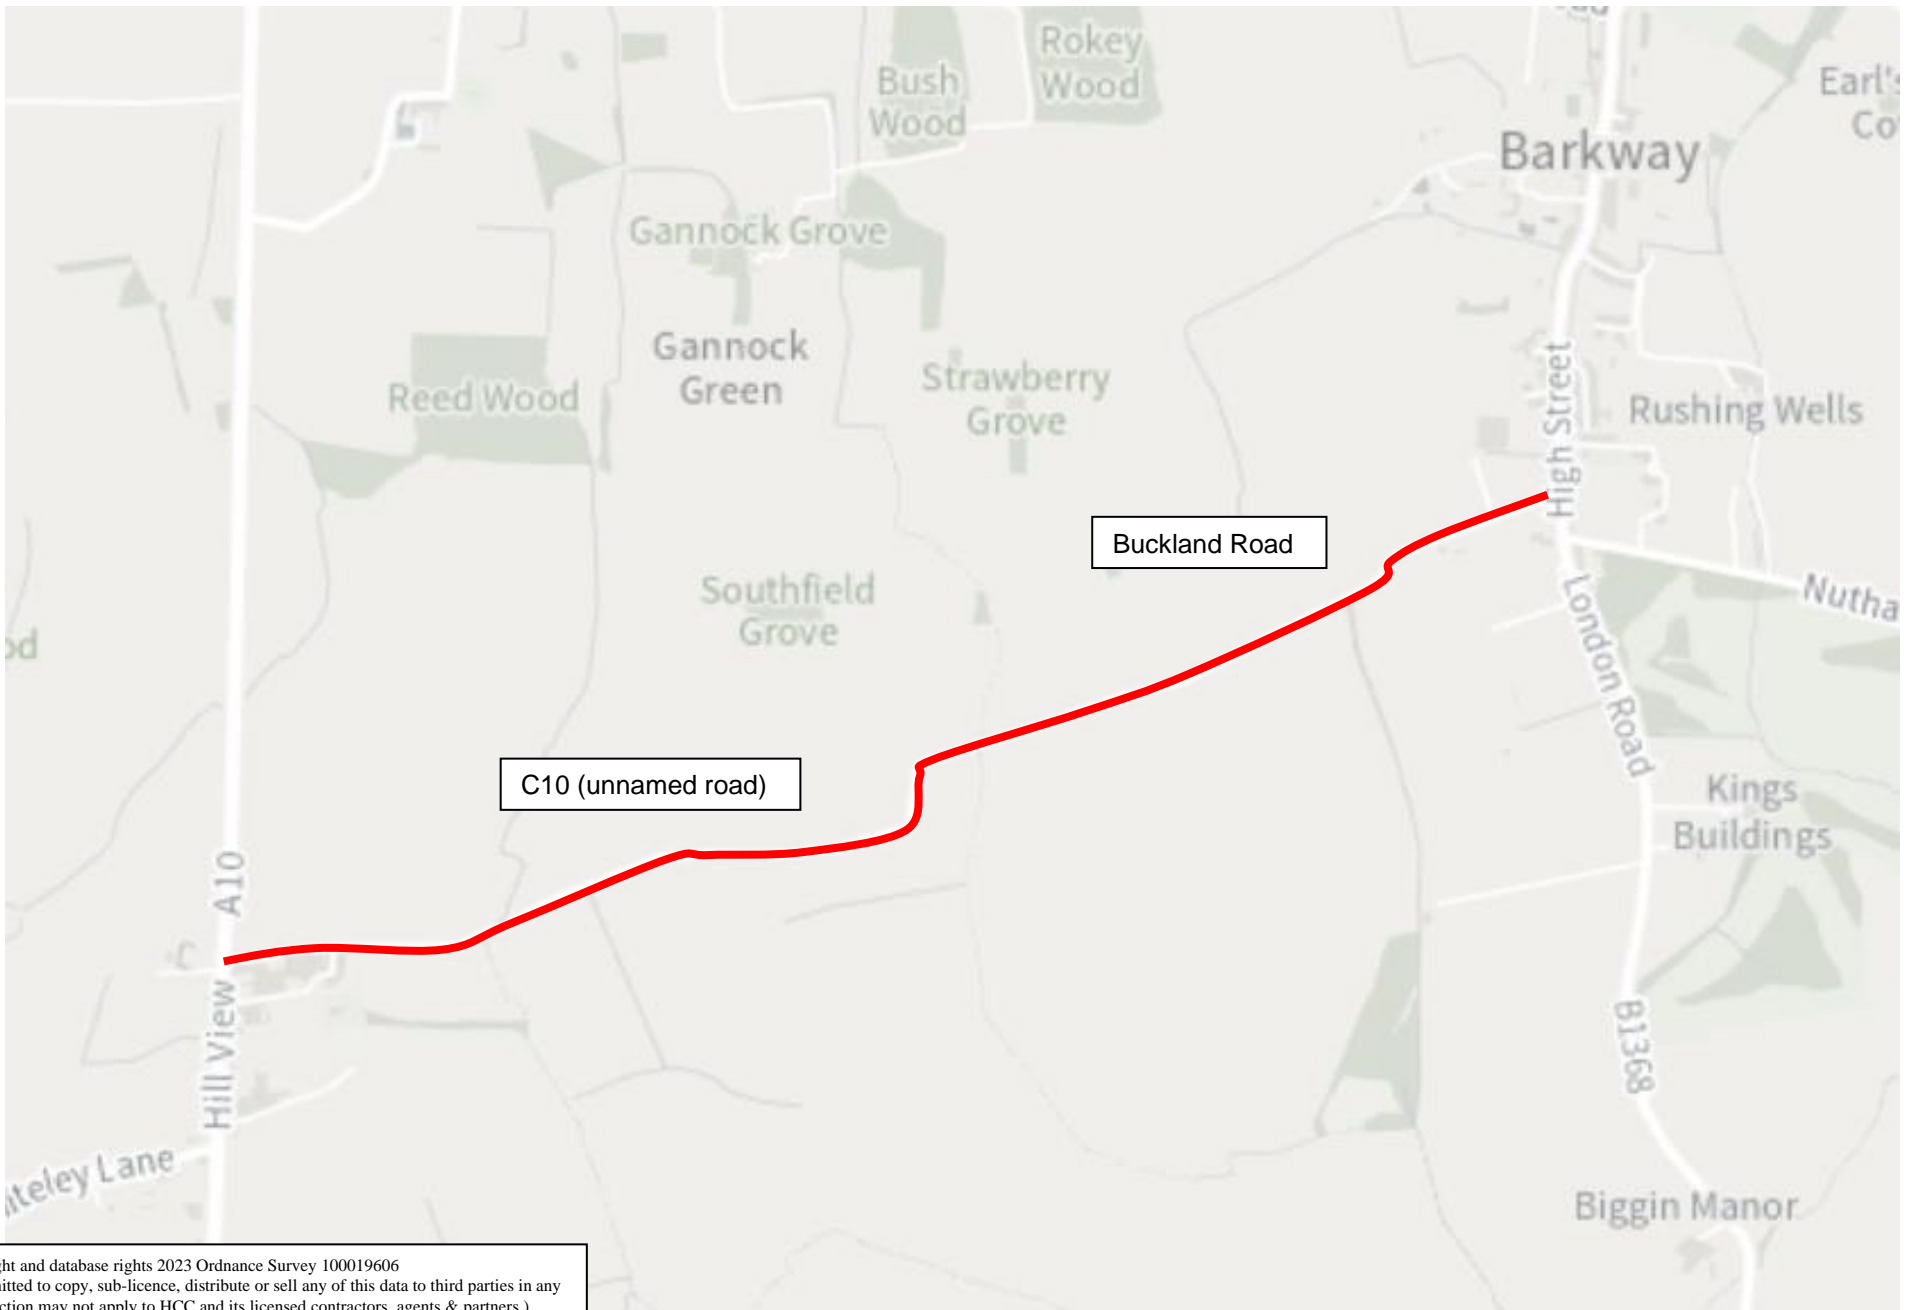

© Crown copyright and database rights 2023 Ordnance Survey 100019606
You are not permitted to copy, sub-licence, distribute or sell any of this data to third parties in any form. (This restriction may not apply to HCC and its licensed contractors, agents & partners.)

Road Closure
& Waiting Restrictions

TEMPORARY TRAFFIC REGULATION ORDER

Ride London

A505