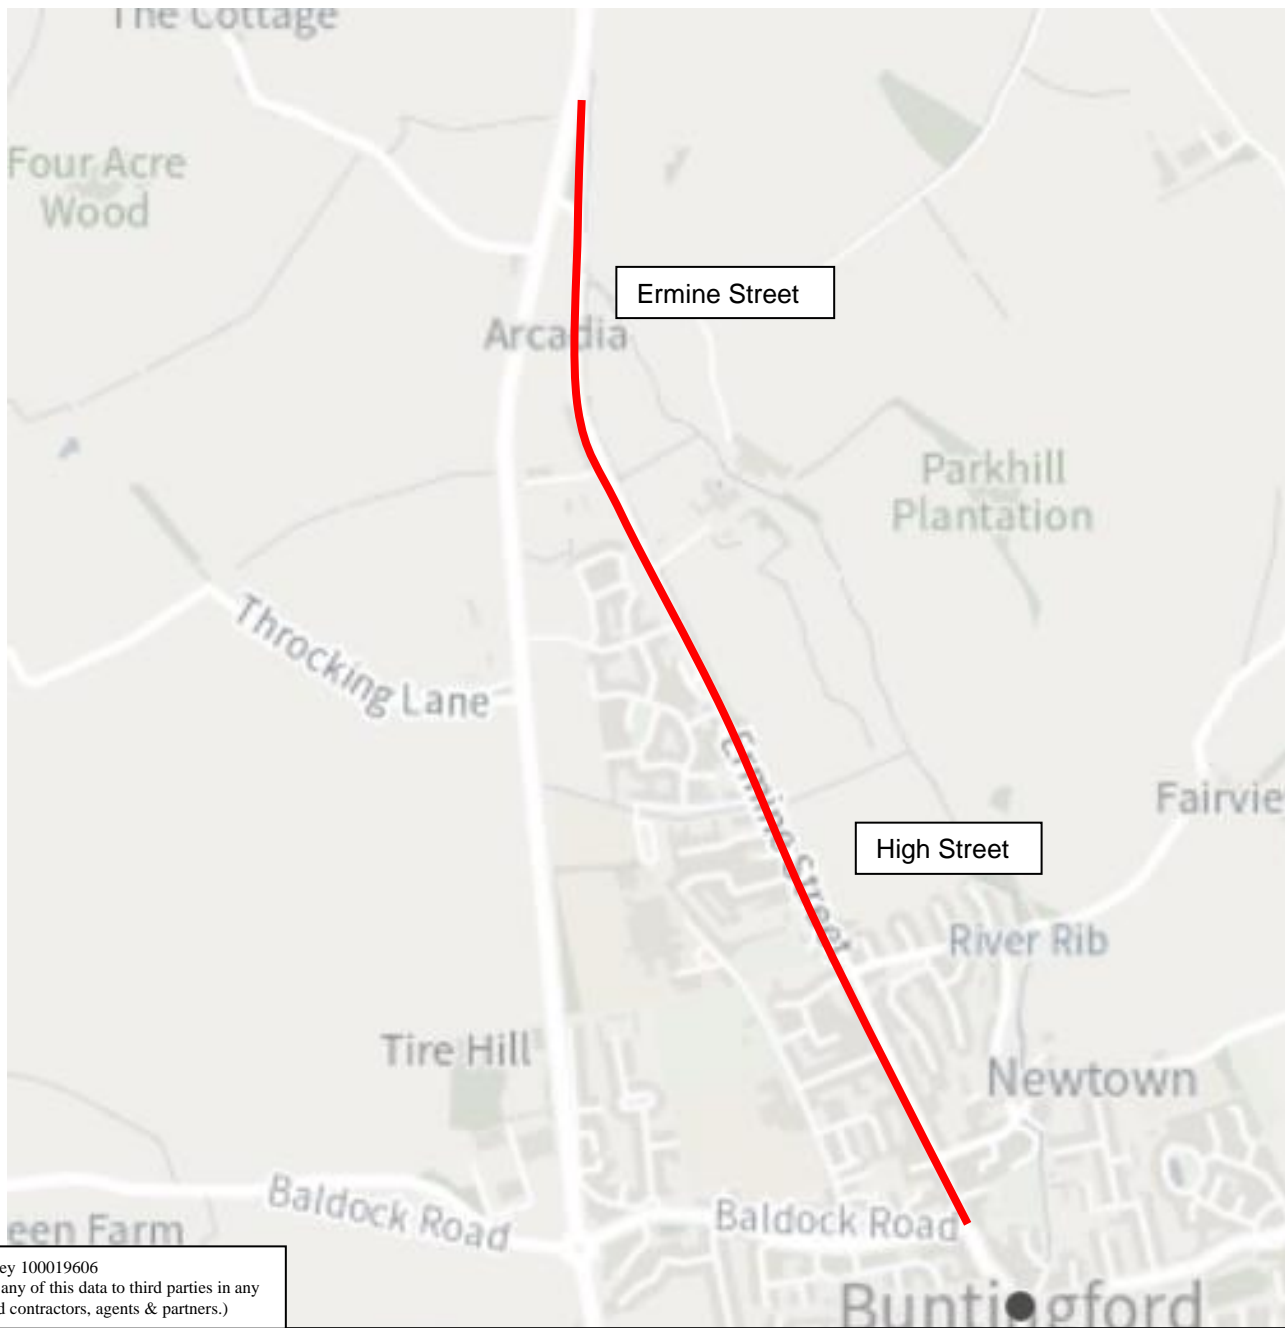

© Crown copyright and database rights 2023 Ordnance Survey 100019606
You are not permitted to copy, sub-licence, distribute or sell any of this data to third parties in any form. (This restriction may not apply to HCC and its licensed contractors, agents & partners.)

- Road Closure & Waiting Restrictions
- Diversion

TEMPORARY TRAFFIC REGULATION ORDER

Ride London