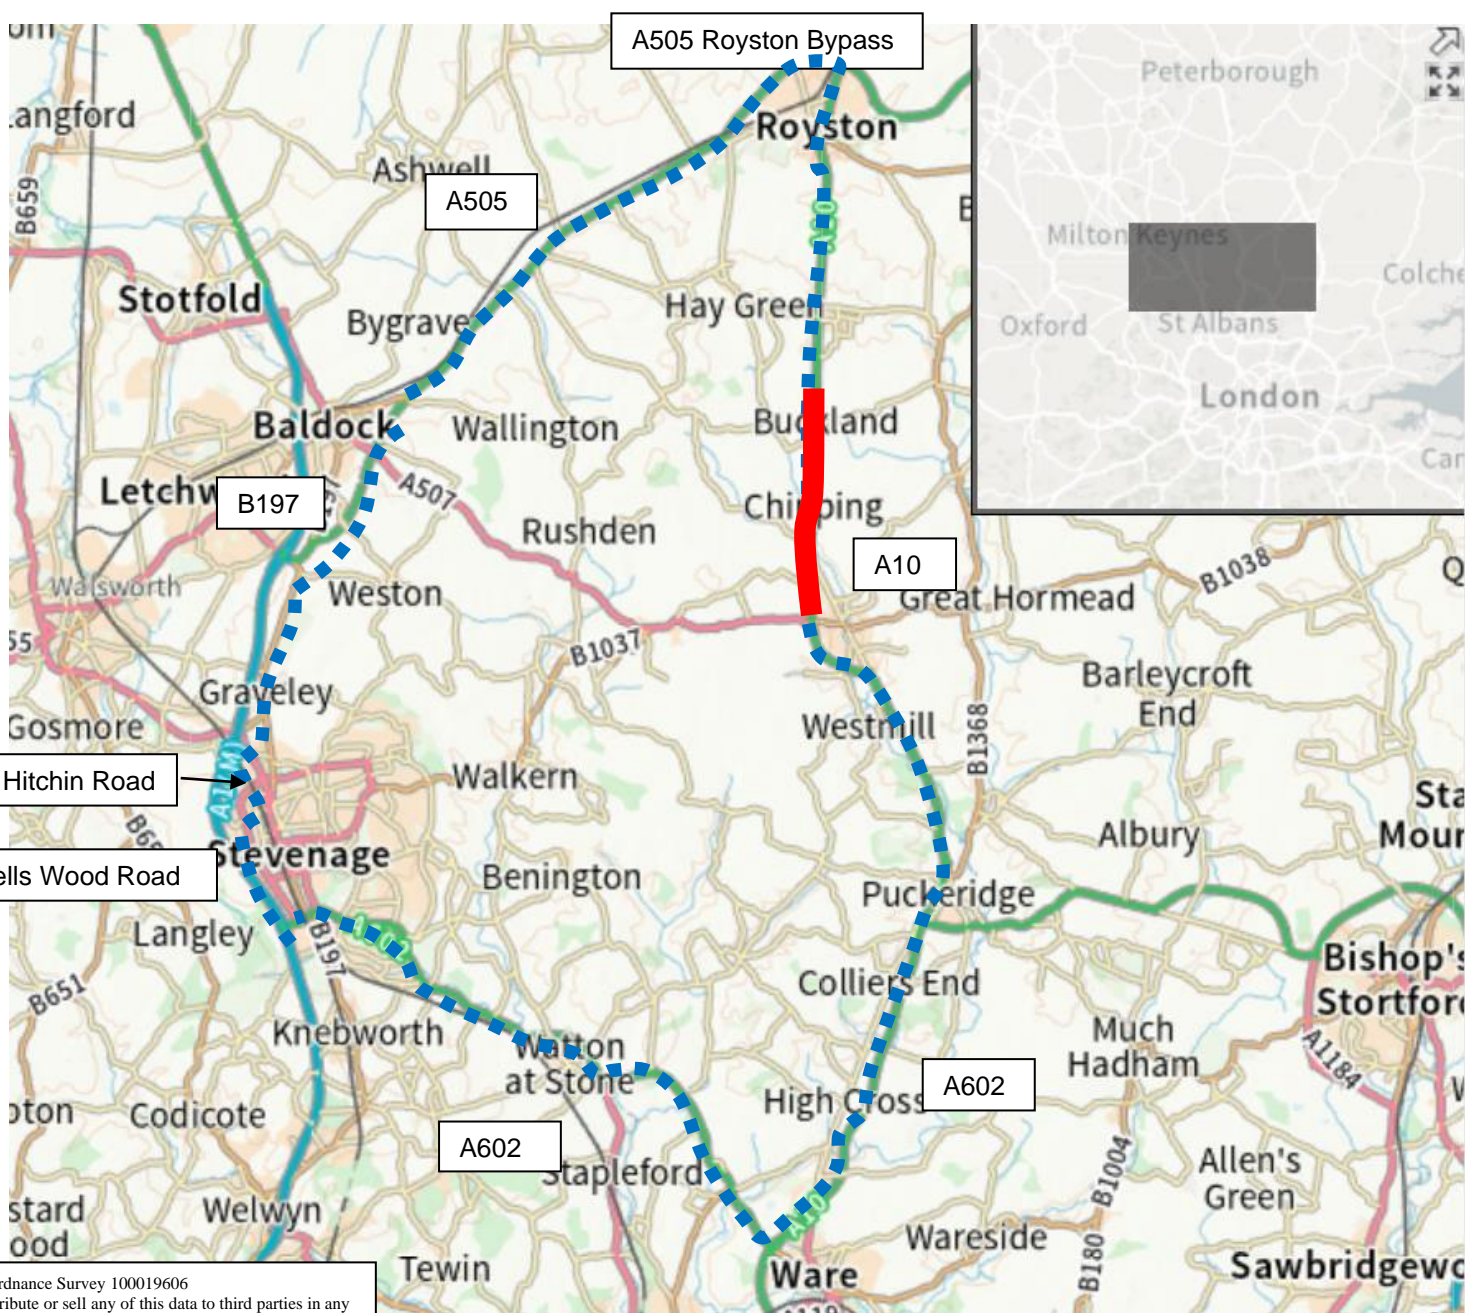

 Road Closure & Waiting Restrictions

TEMPORARY TRAFFIC REGULATION ORDER
 Ride London

© Crown copyright and database rights 2023 Ordnance Survey 100019606
 You are not permitted to copy, sub-licence, distribute or sell any of this data to third parties in any form. (This restriction may not apply to HCC and its licensed contractors, agents & partners.)

Road Closure
& Waiting Restrictions

TEMPORARY TRAFFIC REGULATION ORDER

Ride London

A505

A602 Hitchin Road

A1072 Gunnells Wood Road

A505 Royston Bypass

A505