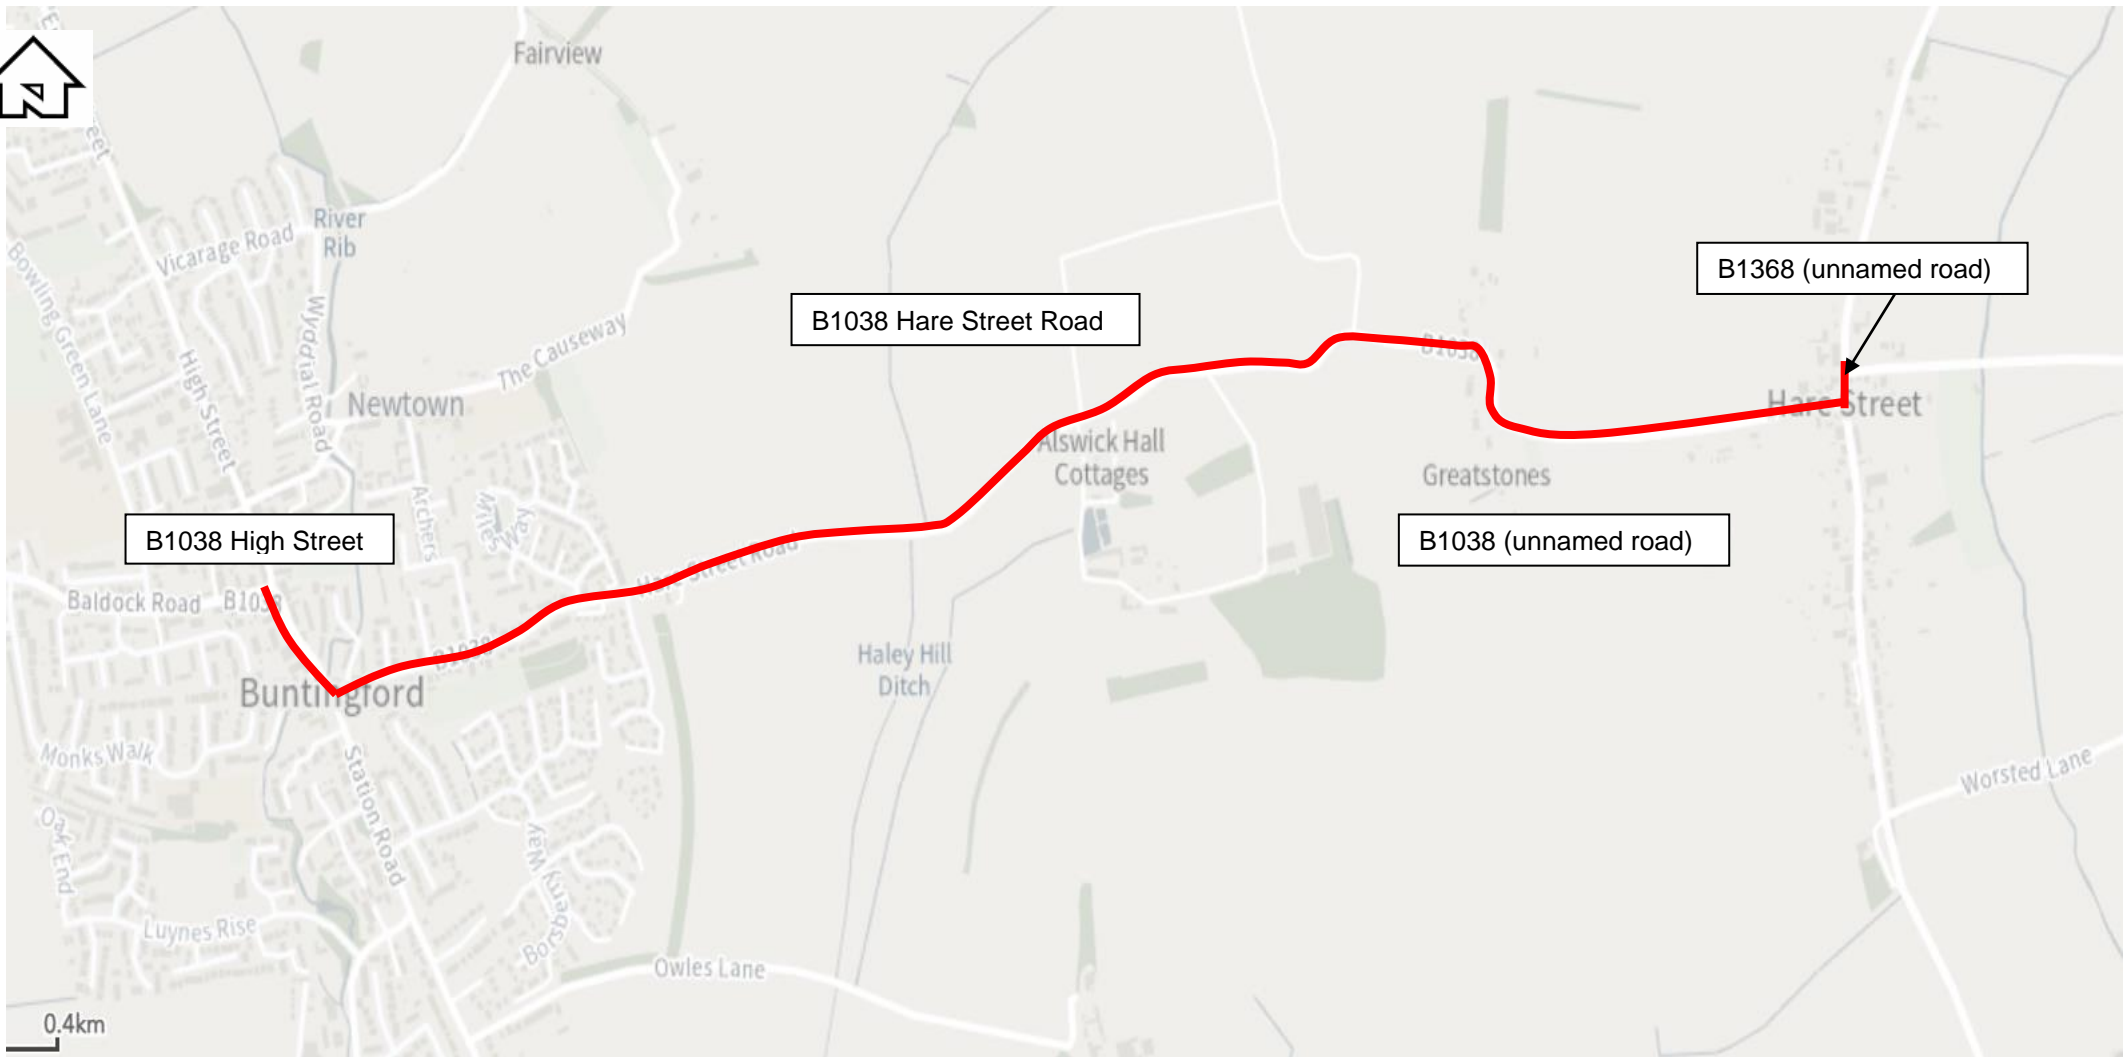

Road Closure
& Waiting Restrictions

TEMPORARY TRAFFIC REGULATION ORDER

Ride London

A505

A602 Hitchin Road

A1072 Gunnells Wood Road

A505 Royston Bypass

A505

 Road Closure & Waiting Restrictions

 Diversion

TEMPORARY TRAFFIC REGULATION ORDER

Ride London

© Crown copyright and database rights 2023 Ordnance Survey 100019606
You are not permitted to copy, sub-licence, distribute or sell any of this data to third parties in any form. (This restriction may not apply to HCC and its licensed contractors, agents & partners.)

-  Road Closure & Waiting Restrictions
-  Diversion

TEMPORARY TRAFFIC REGULATION ORDER

Ride London

© Crown copyright and database rights 2023 Ordnance Survey 100019606
 You are not permitted to copy, sub-licence, distribute or sell any of this data to third parties in any form. (This restriction may not apply to HCC and its licensed contractors, agents & partners.)