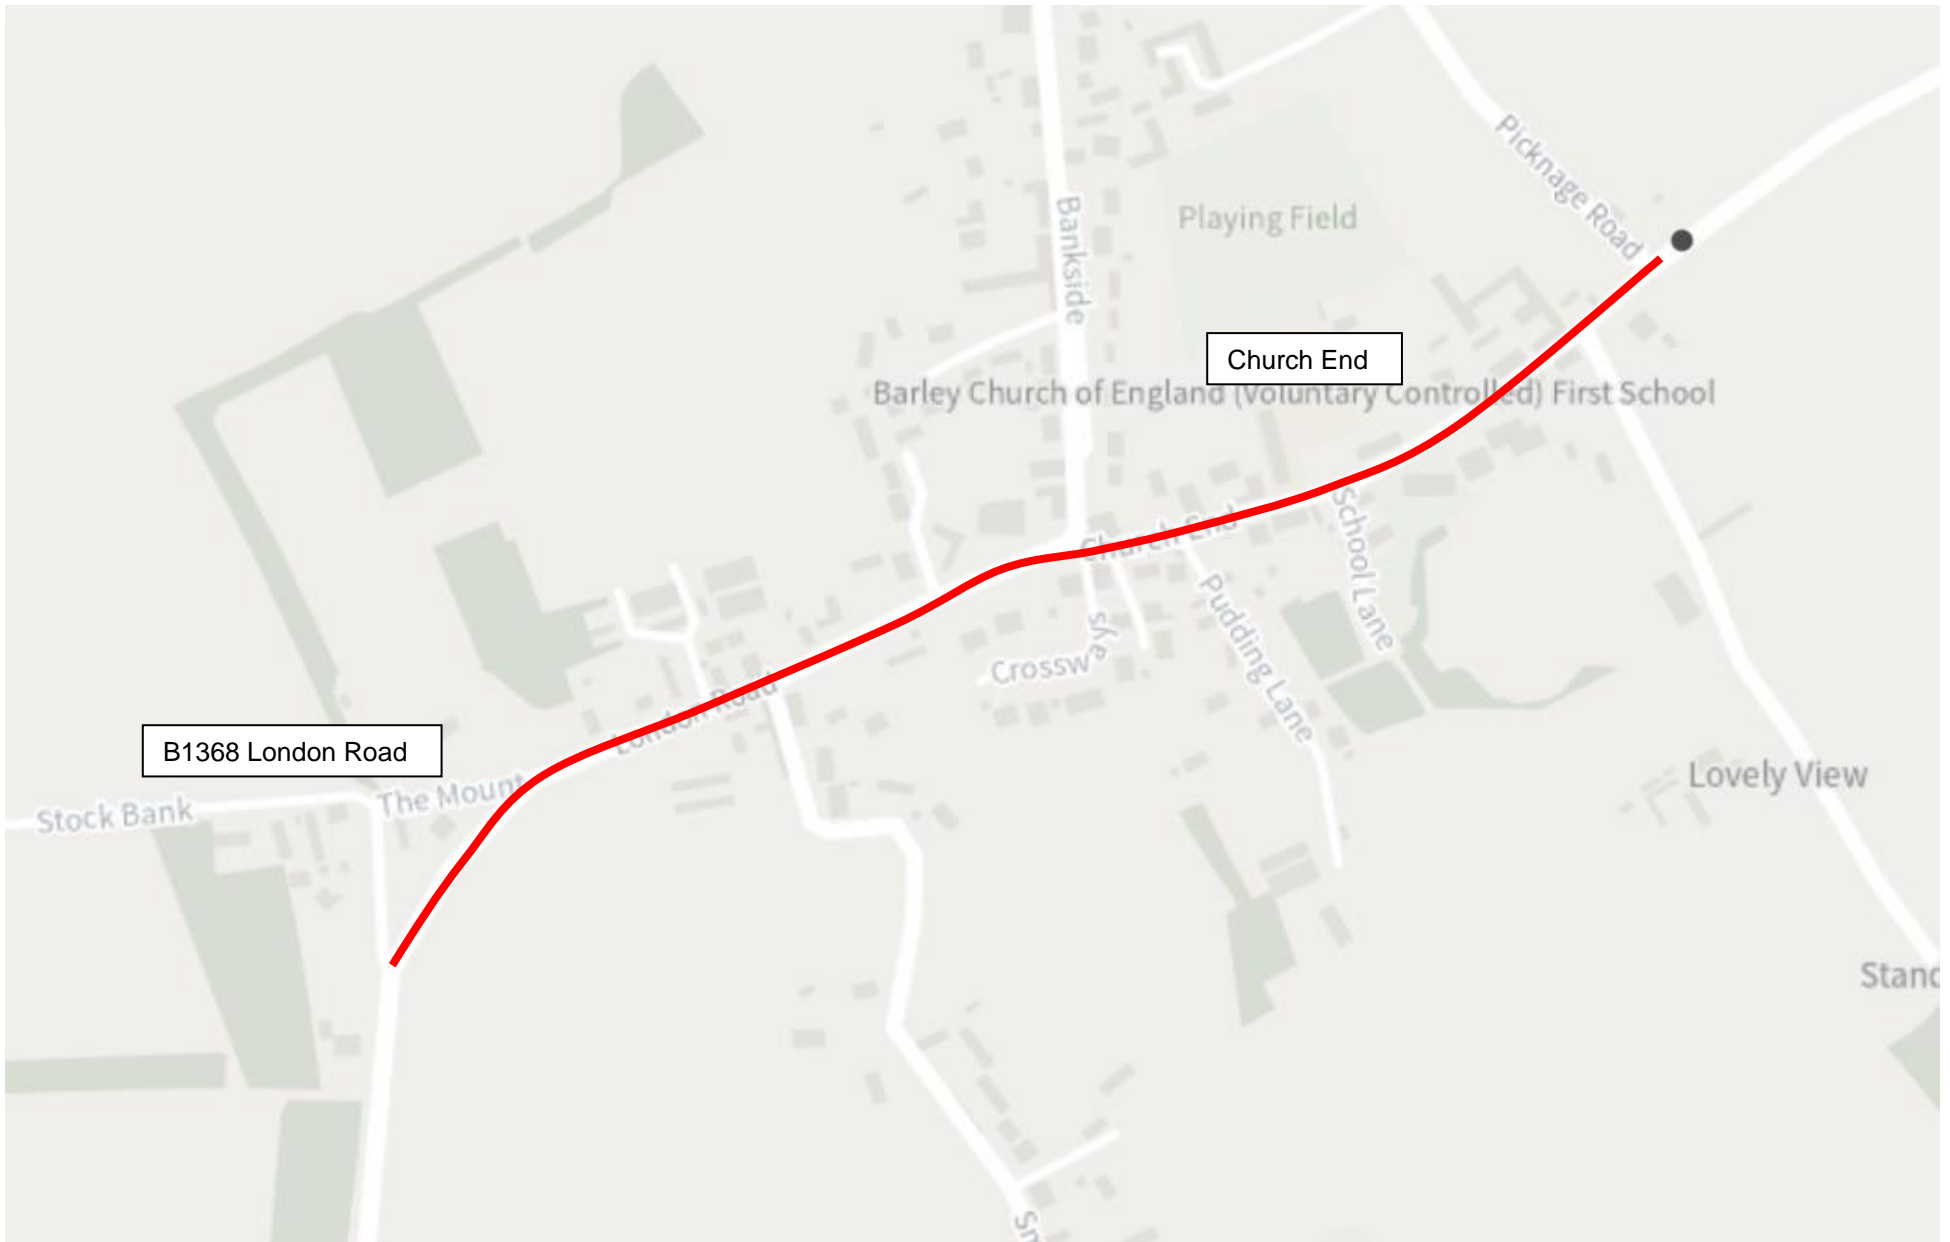

 Road Closure
& Waiting Restrictions
(Cambridgeshire CC)

TEMPORARY TRAFFIC REGULATION ORDER

Ride London

© Crown copyright and database rights 2023 Ordnance Survey 100019606
You are not permitted to copy, sub-licence, distribute or sell any of this data to third parties in any form. (This restriction may not apply to HCC and its licensed contractors, agents & partners.)

 Road Closure
& Waiting Restrictions

TEMPORARY TRAFFIC REGULATION ORDER

Ride London

© Crown copyright and database rights 2023 Ordnance Survey 100019606
 You are not permitted to copy, sub-licence, distribute or sell any of this data to third parties in any form. (This restriction may not apply to HCC and its licensed contractors, agents & partners.)

Road Closure
& Waiting Restrictions

TEMPORARY TRAFFIC REGULATION ORDER

Ride London

A505

A602 Hitchin Road

A1072 Gunnells Wood Road

A505 Royston Bypass

A505